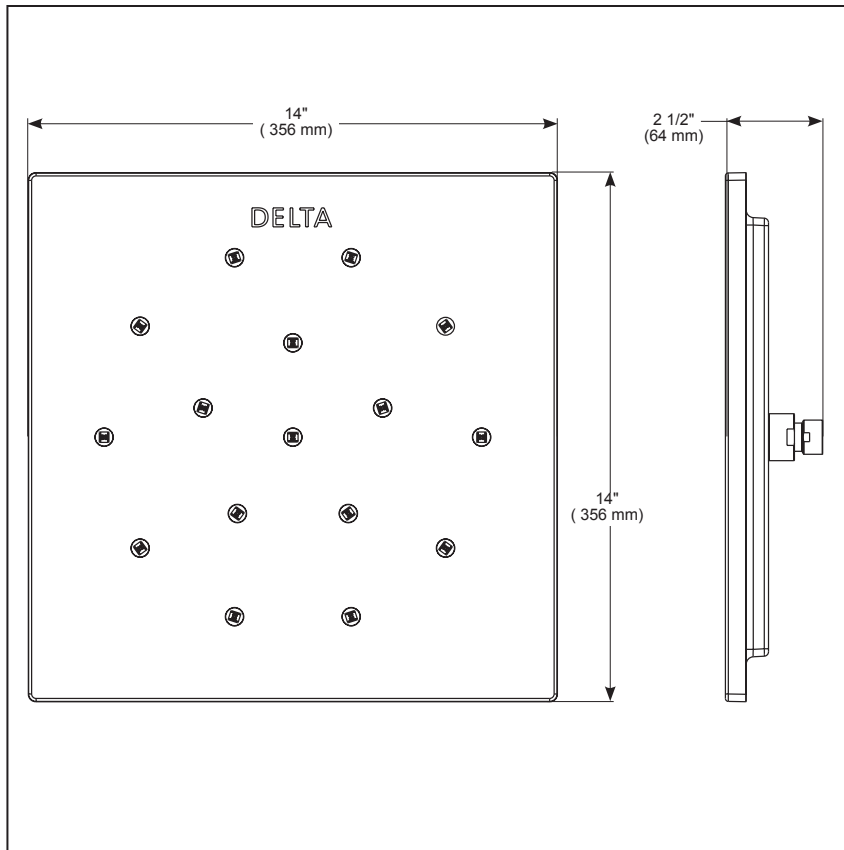

Submitted Model No.: _____
Specific Features: _____